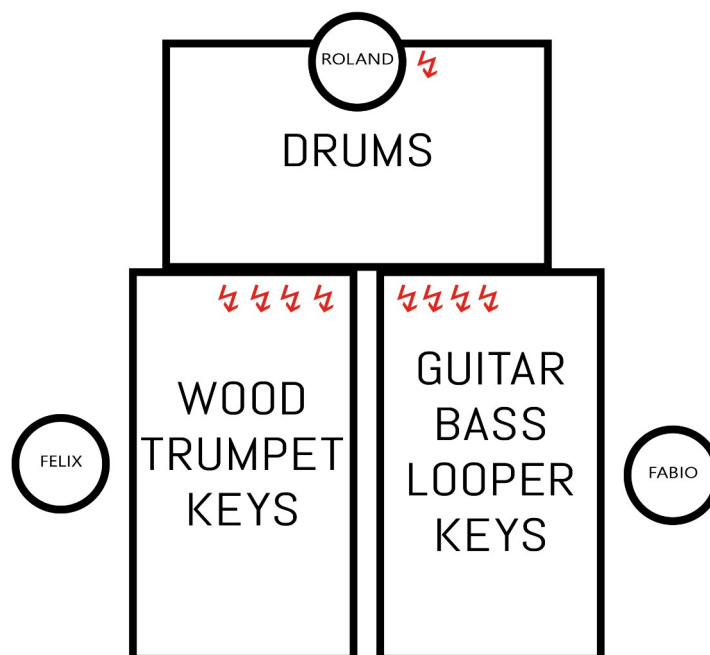

TECH. REQUIREMENTS

PA

A PA system that is powerful enough to provide sub bass and undistorted sound all across the venue.

FOH

One engineer in charge of audio and lighting, present at both soundcheck and the show to mix the performance.

MONITORING

We bring our own mixer for in-ears. You can take an AES50 split from our stagebox or an analog XLR split (already gain-set and phantom-powered).

Stage

- minimum 4m x 3m
- *optional*: durmriser of 3m X 2m. Primarily for festivals.
- 230V european power plugs (see stage plot)
- 1 small and 4 big mic stands
- 30 XLR cables for stage wiring
- 3 Keyboard stands (where necessary – please contact the band)

Backline

- drums – preferred Sonor, Yamaha, Ludwig (where necessary – please contact the band)
  - Bass drum with pedal (22" or 20")
  - Snare drum (14")
  - 1x Hi-hat stands
  - Ride cymbal with stand
  - 3 cymbal stands
  - 3 Tom-toms (12", 14" & 16")
  - Drum throne (stool)
  - Hi-hat clutch and cymbal felts
  - Drum rug or mat